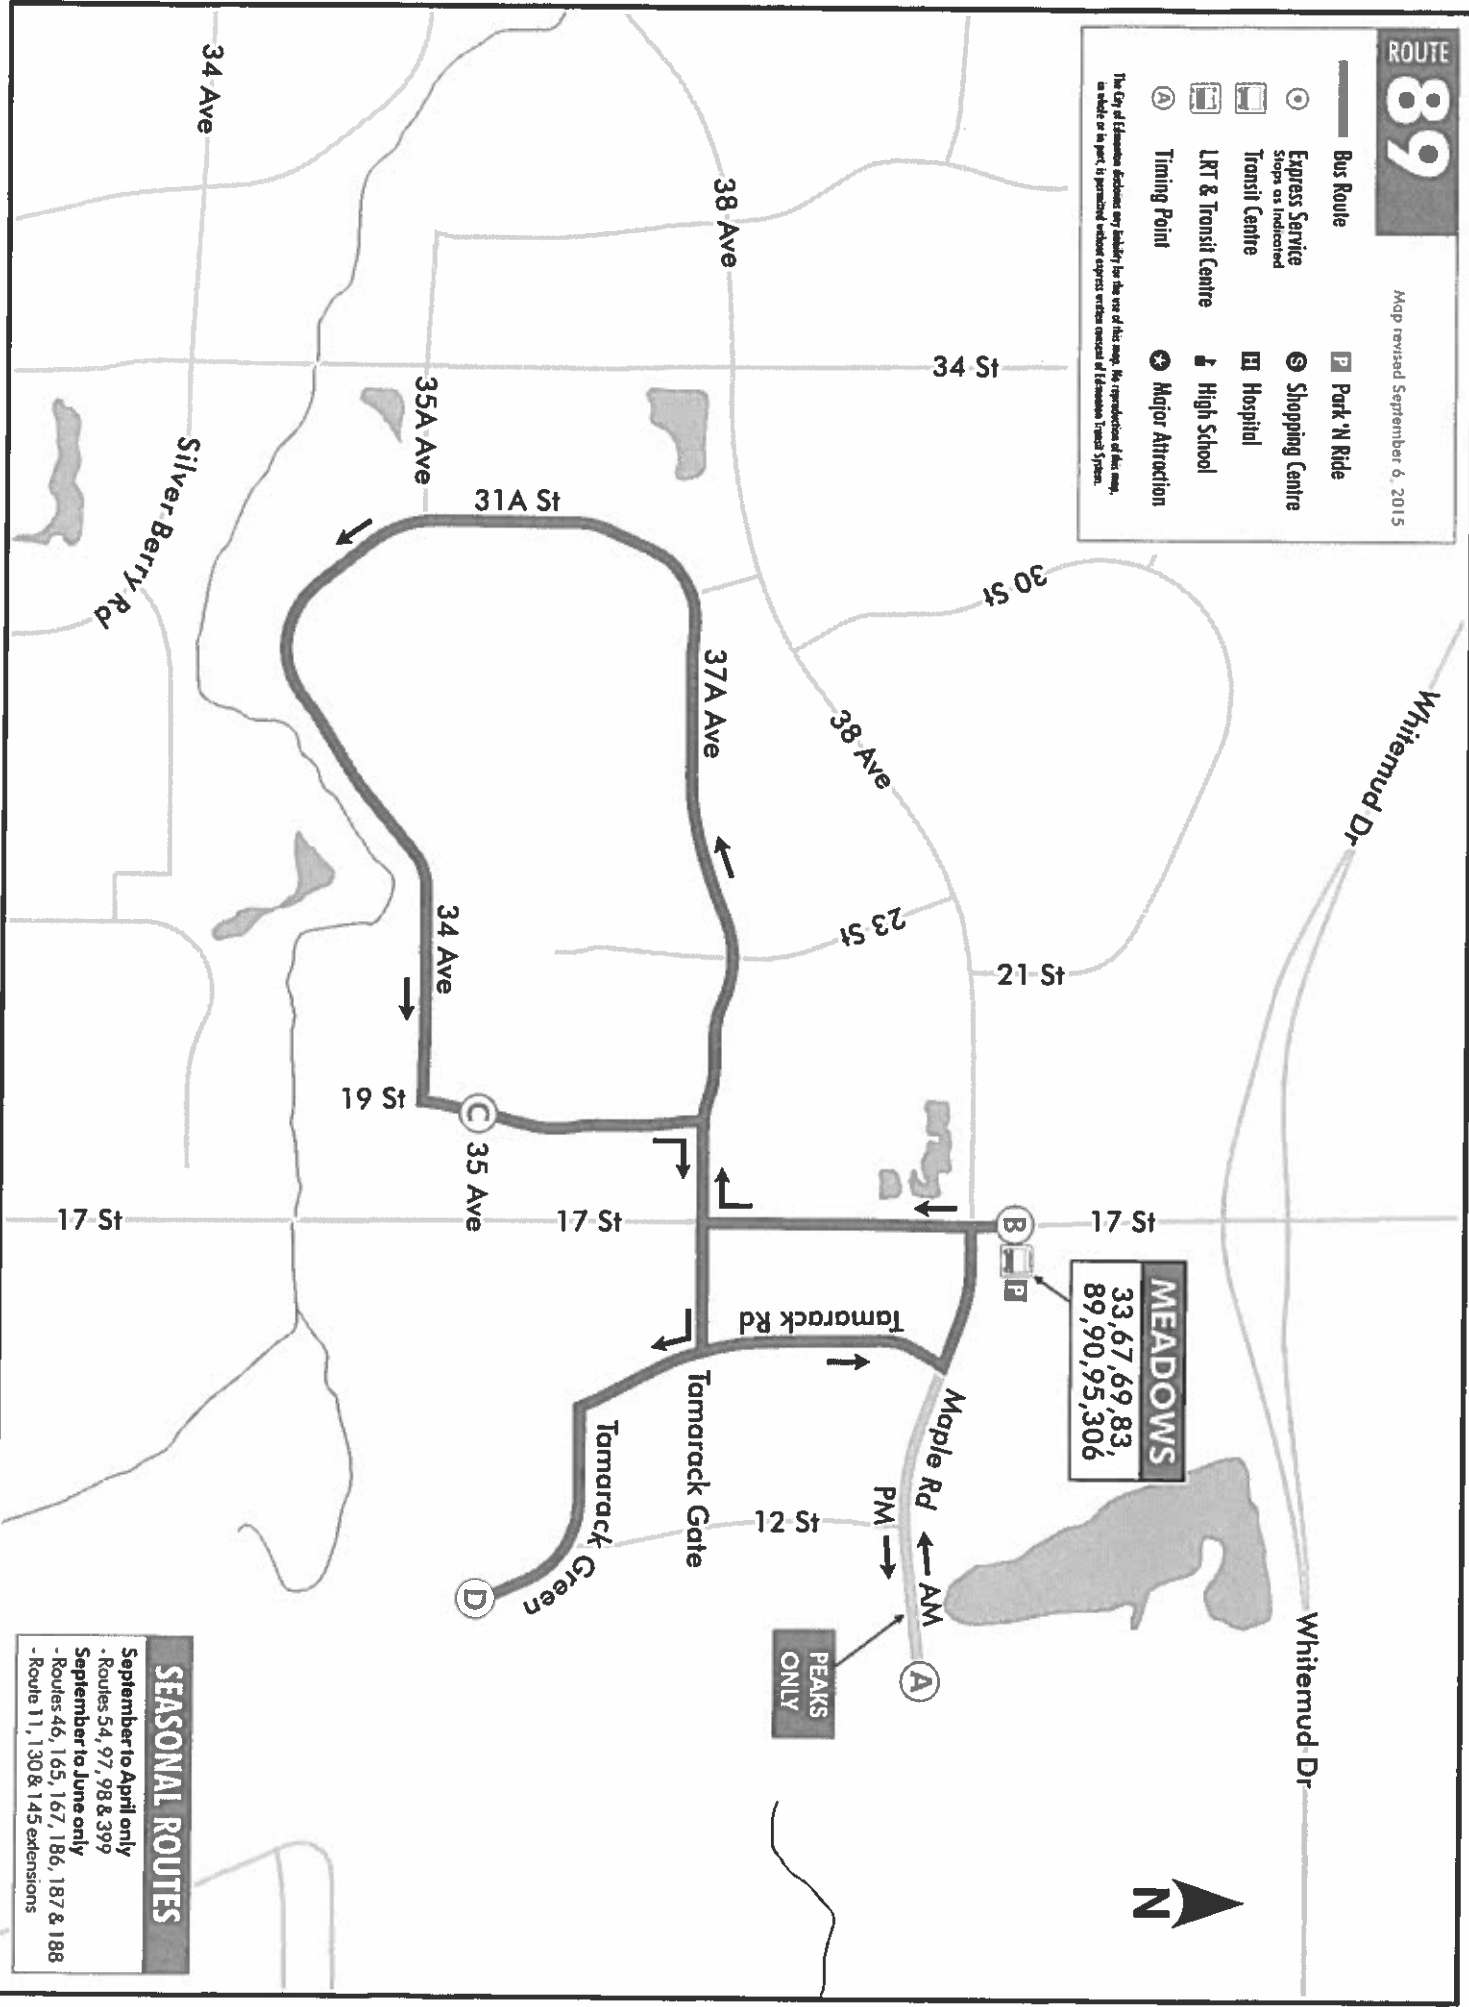

ROUTE 89

Map revised September 6, 2015

- Bus Route
- Express Service
  Stops as indicated
- Transit Centre
- LRT & Transit Centre
- Timing Point
- Park 'N Ride
- Shopping Centre
- Hospital
- High School
- Major Attraction

SEASONAL ROUTES

- September to April only
- Routes 54, 97, 98 & 399
- September to June only
- Routes 46, 165, 167, 186, 187 & 188
- Route 11, 130 & 145 extensions